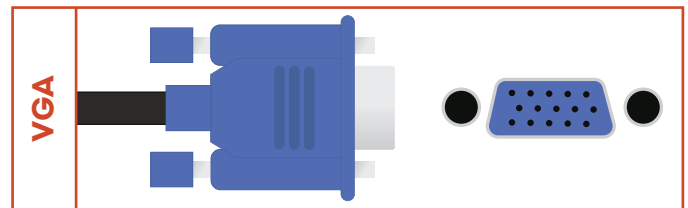

Used for connecting to Apple Devices.

Internet cable. Routers, modems, PCs, and some laptops.

Video

Primary HD video connection. Modern TVs and monitors.

Specialty cable for higher-end monitors for PCs.

Not as common anymore, used for video connection to PC.

Audio

Primary connection for audio. Pink: Mic | Green: Audio Out

Left and right channel audio cable. Entertainment systems.