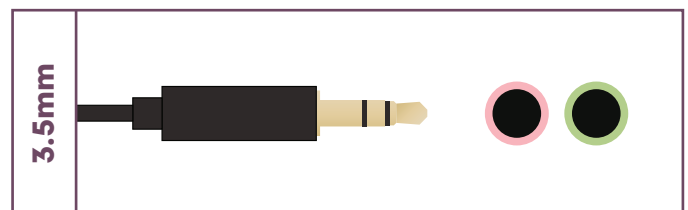

Used for connecting to Apple Devices.

Internet cable. Routers, modems, PCs, and some laptops.

Video

Primary HD video connection. Modern TVs and monitors.

Specialty cable for higher-end monitors for PCs.

Not as common anymore, used for video connection to PC.

Audio

Primary connection for audio. Pink: Mic | Green: Audio Out

Left and right channel audio cable. Entertainment systems.