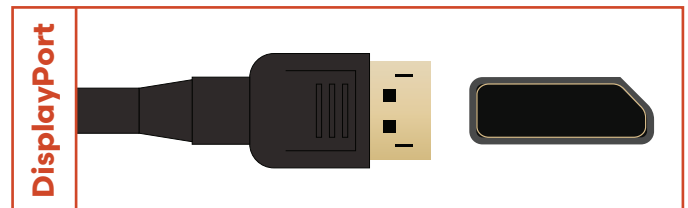

Used for connecting to Apple Devices.

Internet cable. Routers, modems, PCs, and some laptops.

Video

Primary HD video connection. Modern TVs and monitors.

Specialty cable for higher-end monitors for PCs.

Not as common anymore, used for video connection to PC.

Audio

Primary connection for audio. Pink: Mic | Green: Audio Out

Left and right channel audio cable. Entertainment systems.