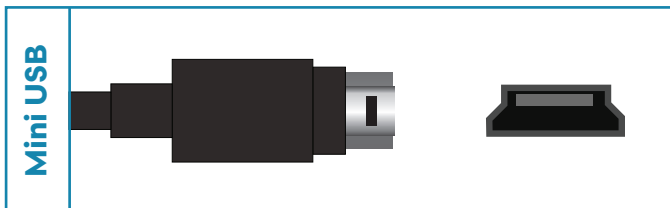

Data

Very common for data and power cables.

Not as commonly used anymore. Portable digital devices.

Replaced Mini USB. Portable digital devices.

Newer USB cable type. Android smartphones & gaming devices.

Used for connecting to Apple Devices.

Internet cable. Routers, modems, PCs, and some laptops.

Video

Primary HD video connection. Modern TVs and monitors.

Specialty cable for higher-end monitors for PCs.

Not as common anymore, used for video connection to PC.

Audio

Primary connection for audio. Pink: Mic | Green: Audio Out

Left and right channel audio cable. Entertainment systems.