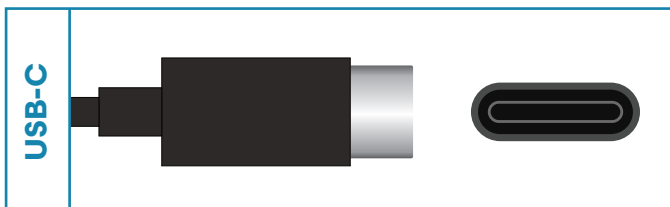

Data

Very common for data and power cables.

Not as commonly used anymore. Portable digital devices.

Replaced Mini USB. Portable digital devices.

Newer USB cable type. Android smartphones & gaming devices.

Used for connecting to Apple Devices.

Internet cable. Routers, modems, PCs, and some laptops.

Video

Primary HD video connection. Modern TVs and monitors.

Specialty cable for higher-end monitors for PCs.

Not as common anymore, used for video connection to PC.

Audio

Primary connection for audio. Pink: Mic | Green: Audio Out

Left and right channel audio cable. Entertainment systems.