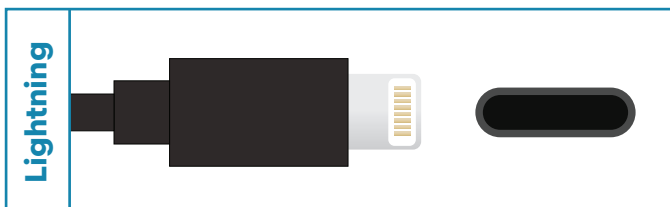

Data

Very common for data and power cables.

Not as commonly used anymore. Portable digital devices.

Replaced Mini USB. Portable digital devices.

Newer USB cable type. Android smartphones & gaming devices.

Used for connecting to Apple Devices.

Internet cable. Routers, modems, PCs, and some laptops.

Video

Primary HD video connection. Modern TVs and monitors.

Specialty cable for higher-end monitors for PCs.

Not as common anymore, used for video connection to PC.

Audio

Primary connection for audio. Pink: Mic | Green: Audio Out

Left and right channel audio cable. Entertainment systems.