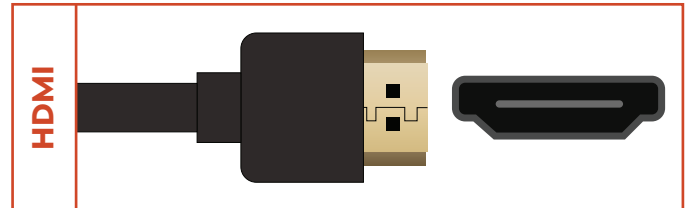

Data

Very common for data and power cables.

Not as commonly used anymore. Portable digital devices.

Replaced Mini USB. Portable digital devices.

Newer USB cable type. Android smartphones & gaming devices.

Used for connecting to Apple Devices.

Internet cable. Routers, modems, PCs, and some laptops.

Video

Primary HD video connection. Modern TVs and monitors.

Specialty cable for higher-end monitors for PCs.

Not as common anymore, used for video connection to PC.

Audio

Primary connection for audio. Pink: Mic | Green: Audio Out

Left and right channel audio cable. Entertainment systems.