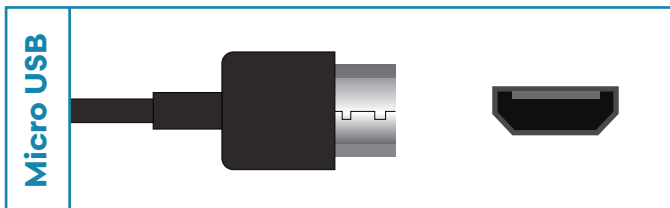

Data

Very common for data and power cables.

Not as commonly used anymore. Portable digital devices.

Replaced Mini USB. Portable digital devices.

Newer USB cable type. Android smartphones & gaming devices.

Used for connecting to Apple Devices.

Internet cable. Routers, modems, PCs, and some laptops.

Video

Primary HD video connection. Modern TVs and monitors.

Specialty cable for higher-end monitors for PCs.

Not as common anymore, used for video connection to PC.

Audio

Primary connection for audio. Pink: Mic | Green: Audio Out

Left and right channel audio cable. Entertainment systems.