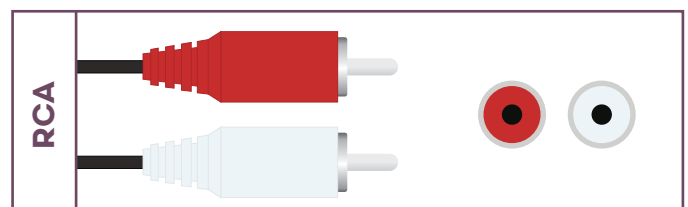

Used for connecting to Apple Devices.

Internet cable. Routers, modems, PCs, and some laptops.

Video

Primary HD video connection. Modern TVs and monitors.

Specialty cable for higher-end monitors for PCs.

Not as common anymore, used for video connection to PC.

Audio

Primary connection for audio. Pink: Mic | Green: Audio Out

Left and right channel audio cable. Entertainment systems.